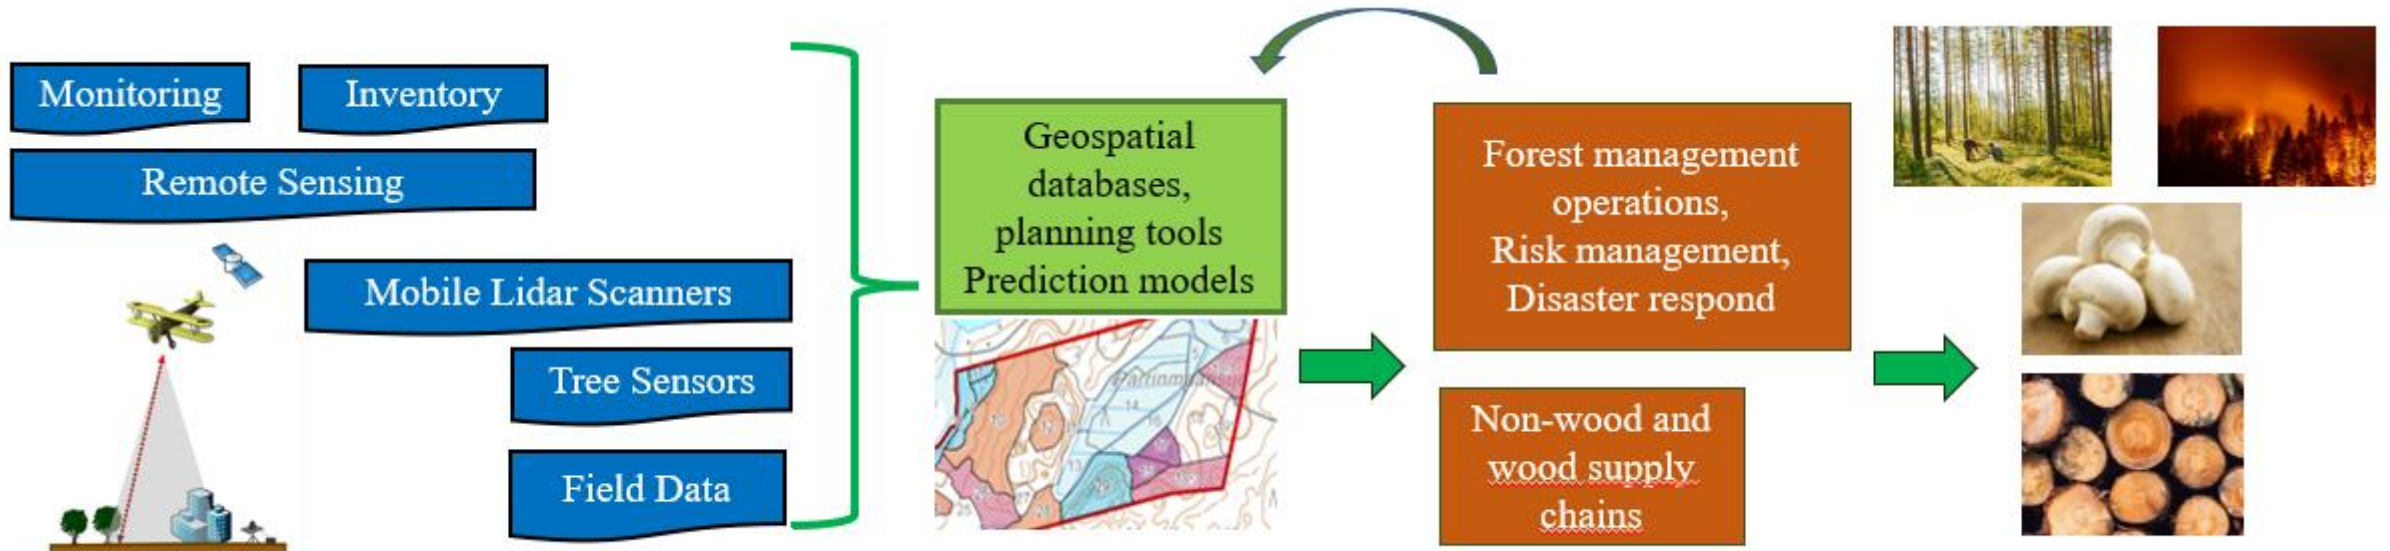

23.1.2023

The forest digitalization test laboratory – North Karelia

Best practice to combine research, development and practical co-creation with citizens

- Top down
- Bottom up
- Or difficult to say which way...

Mindset: from data & science to users

- We lean on the digitalized forest database and inventory process maintained by Finnish Forest Centre (FFC).
- The high accuracy forest data enables endless new solutions, based on practical needs or innovations from the research.
- Continual communication with the practitioners.
- Upscaling by partnerships

Ideas for innovations

Remote sensing data	Geospatial database	Software, digital services & professionals, forest owners, citizens
Development of terrestrial lidar for reference data supply	Forest nature product database Updating management operations (ERP) Disaster/damage alert	ShroomHarvester - Food production innovations from harvester's grapple Calculator for tending young seedlings (benefits in euros) Tools for maintaining biodiversity in managed forests (retention tree planning)